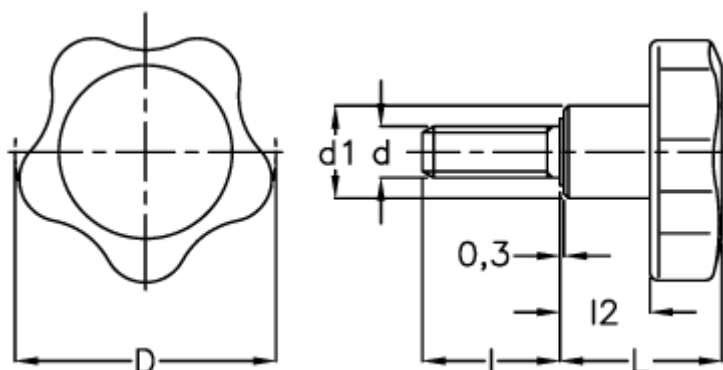

Data Sheet

Article number: 2302166131

Description: E+G Lobe knobs
VC.692/25 p-M4x6

Measures

D	= 25
d1	= 12
d 6g	= M4
l	= 6
L	= 20
l2	= 10